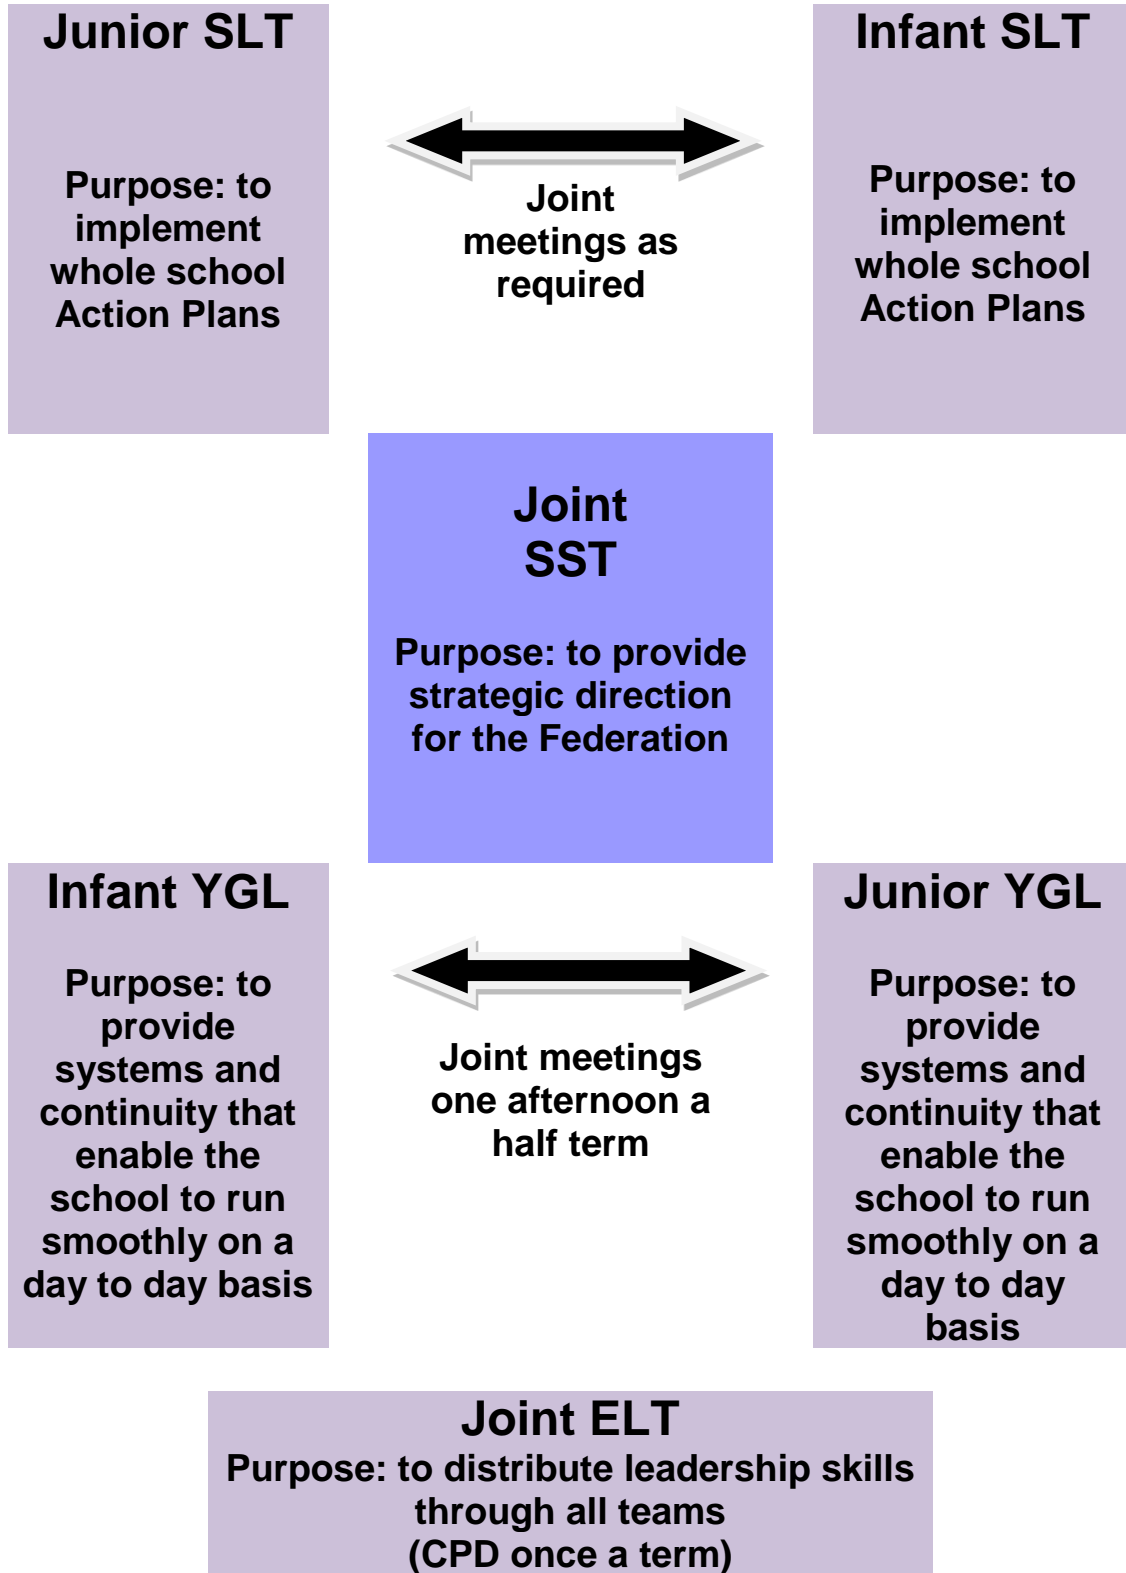

Heathfield Schools' Partnership Team Structure

SST: Senior Strategy Team	SLT: Senior Leadership Team
YGL: Year Group Leader Team	ELT: Extended Leadership Team